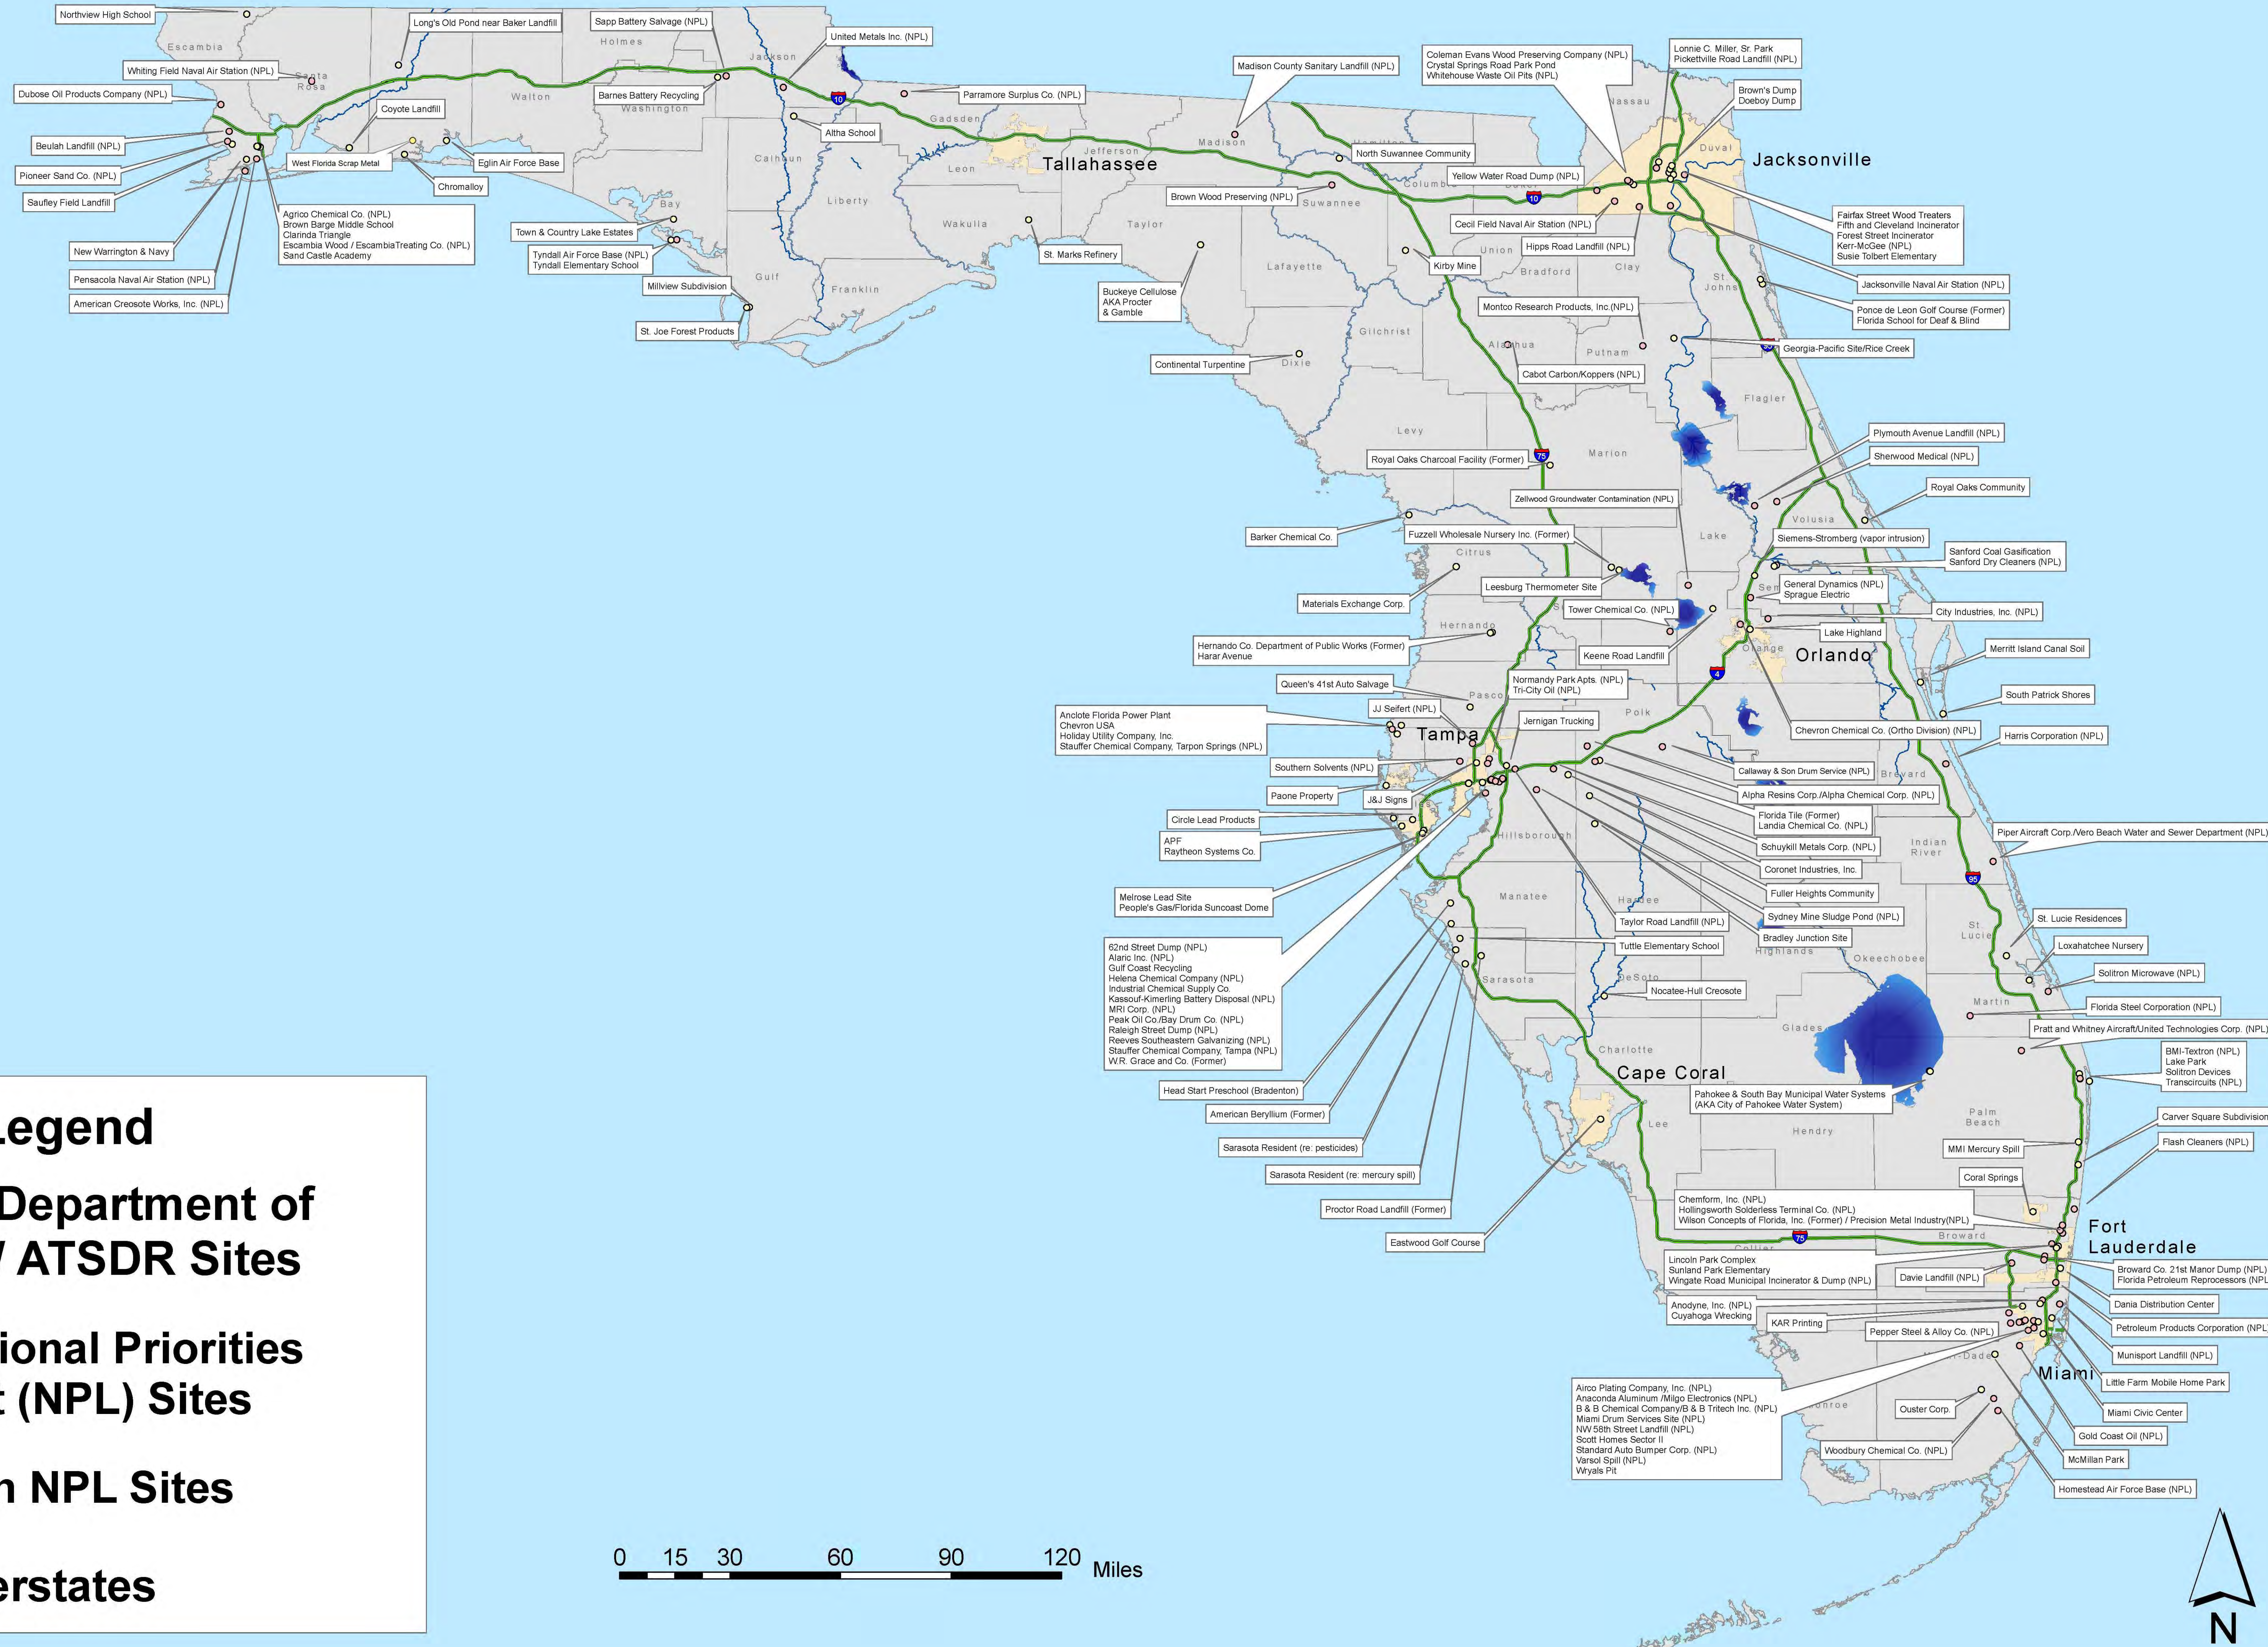

Public Health Assessments at Florida Hazardous Waste Sites

Legend

Florida Department of Health / ATSDR Sites

● **National Priorities List (NPL) Sites**

● **Non NPL Sites**

— **Interstates**

0 15 30 60 90 120 Miles