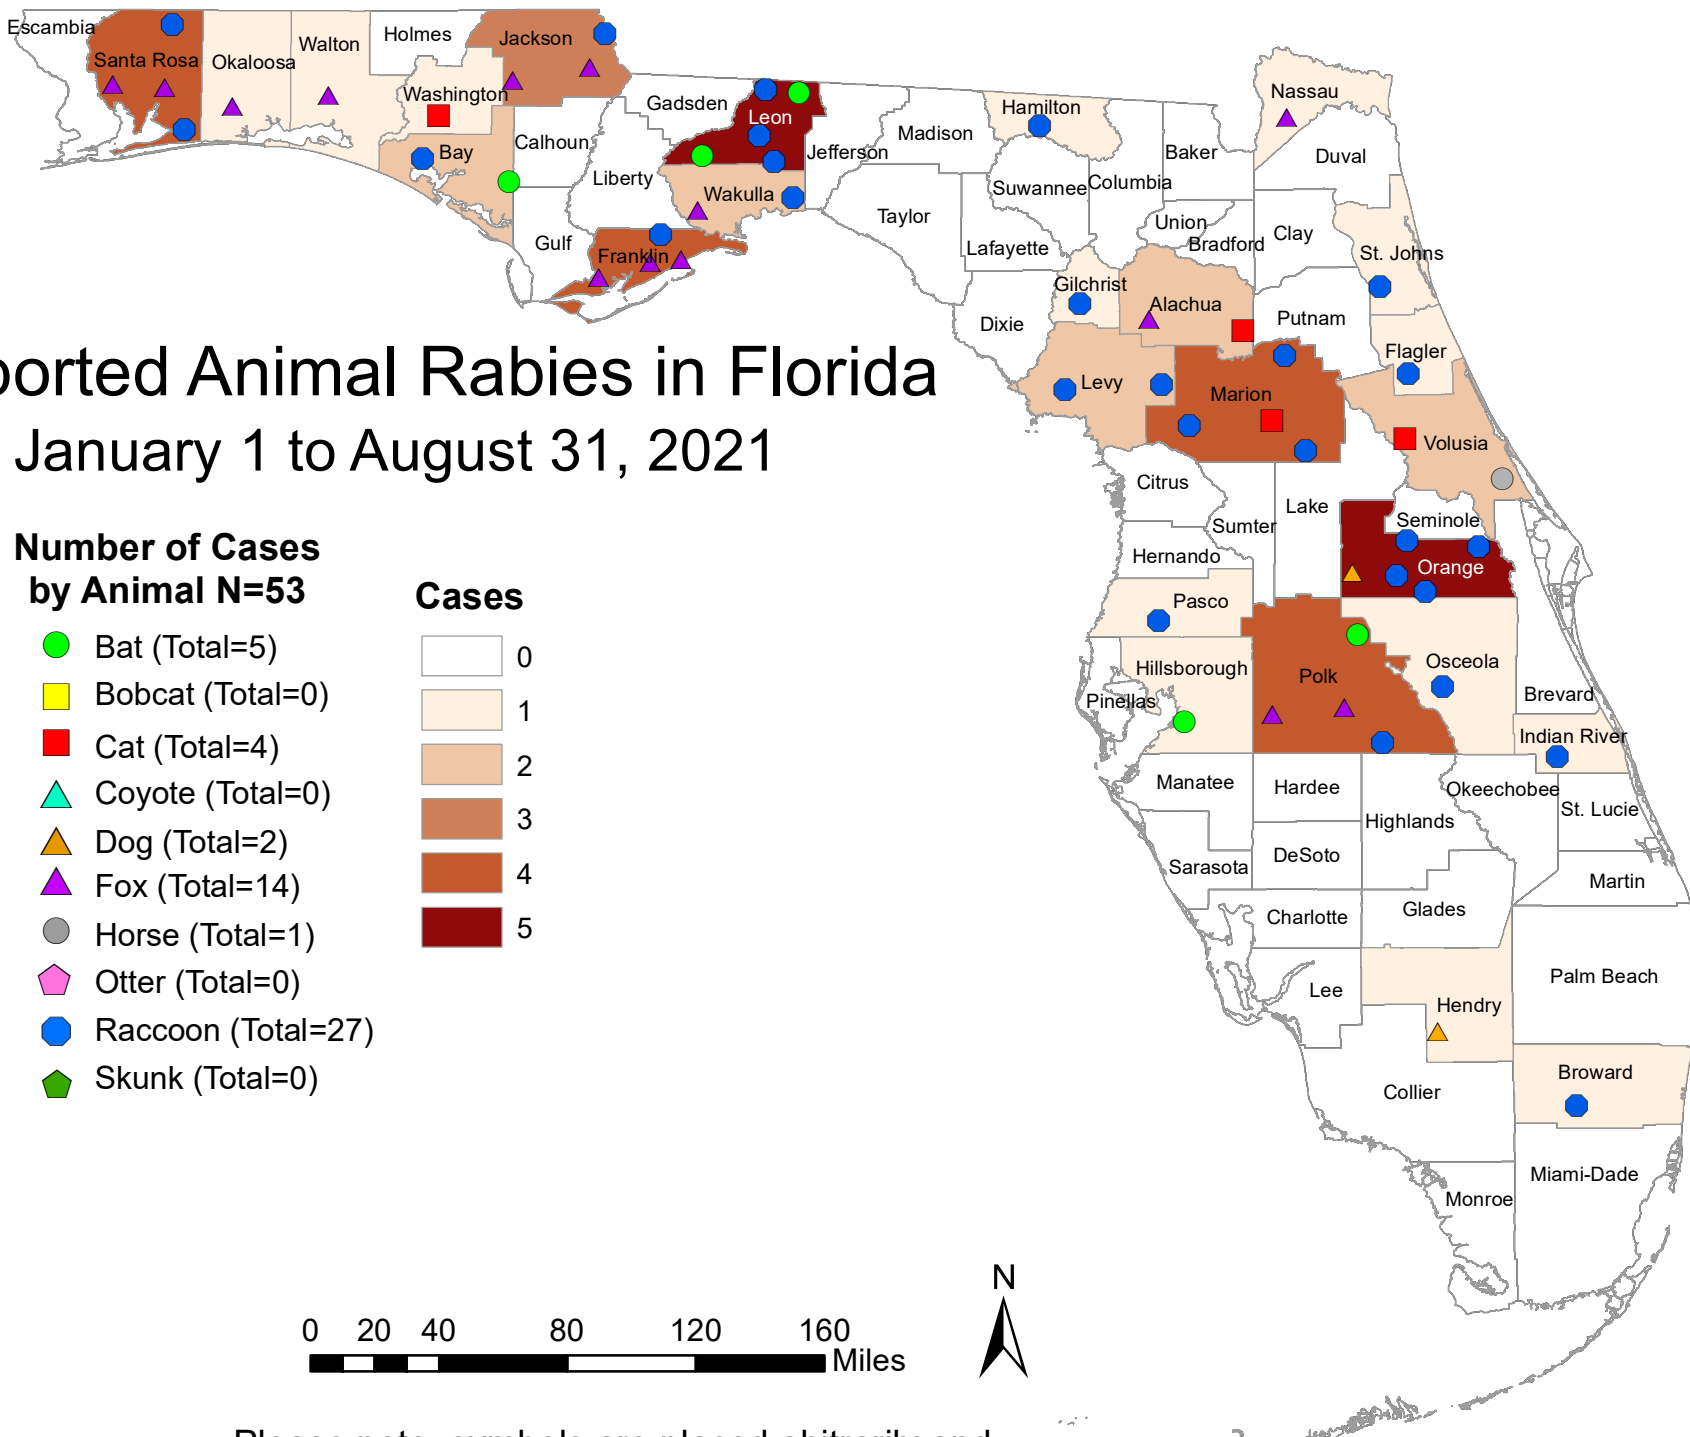

Reported Animal Rabies in Florida

January 1 to August 31, 2021

Please note, symbols are placed arbitrarily and do not denote exact locations of exposure.