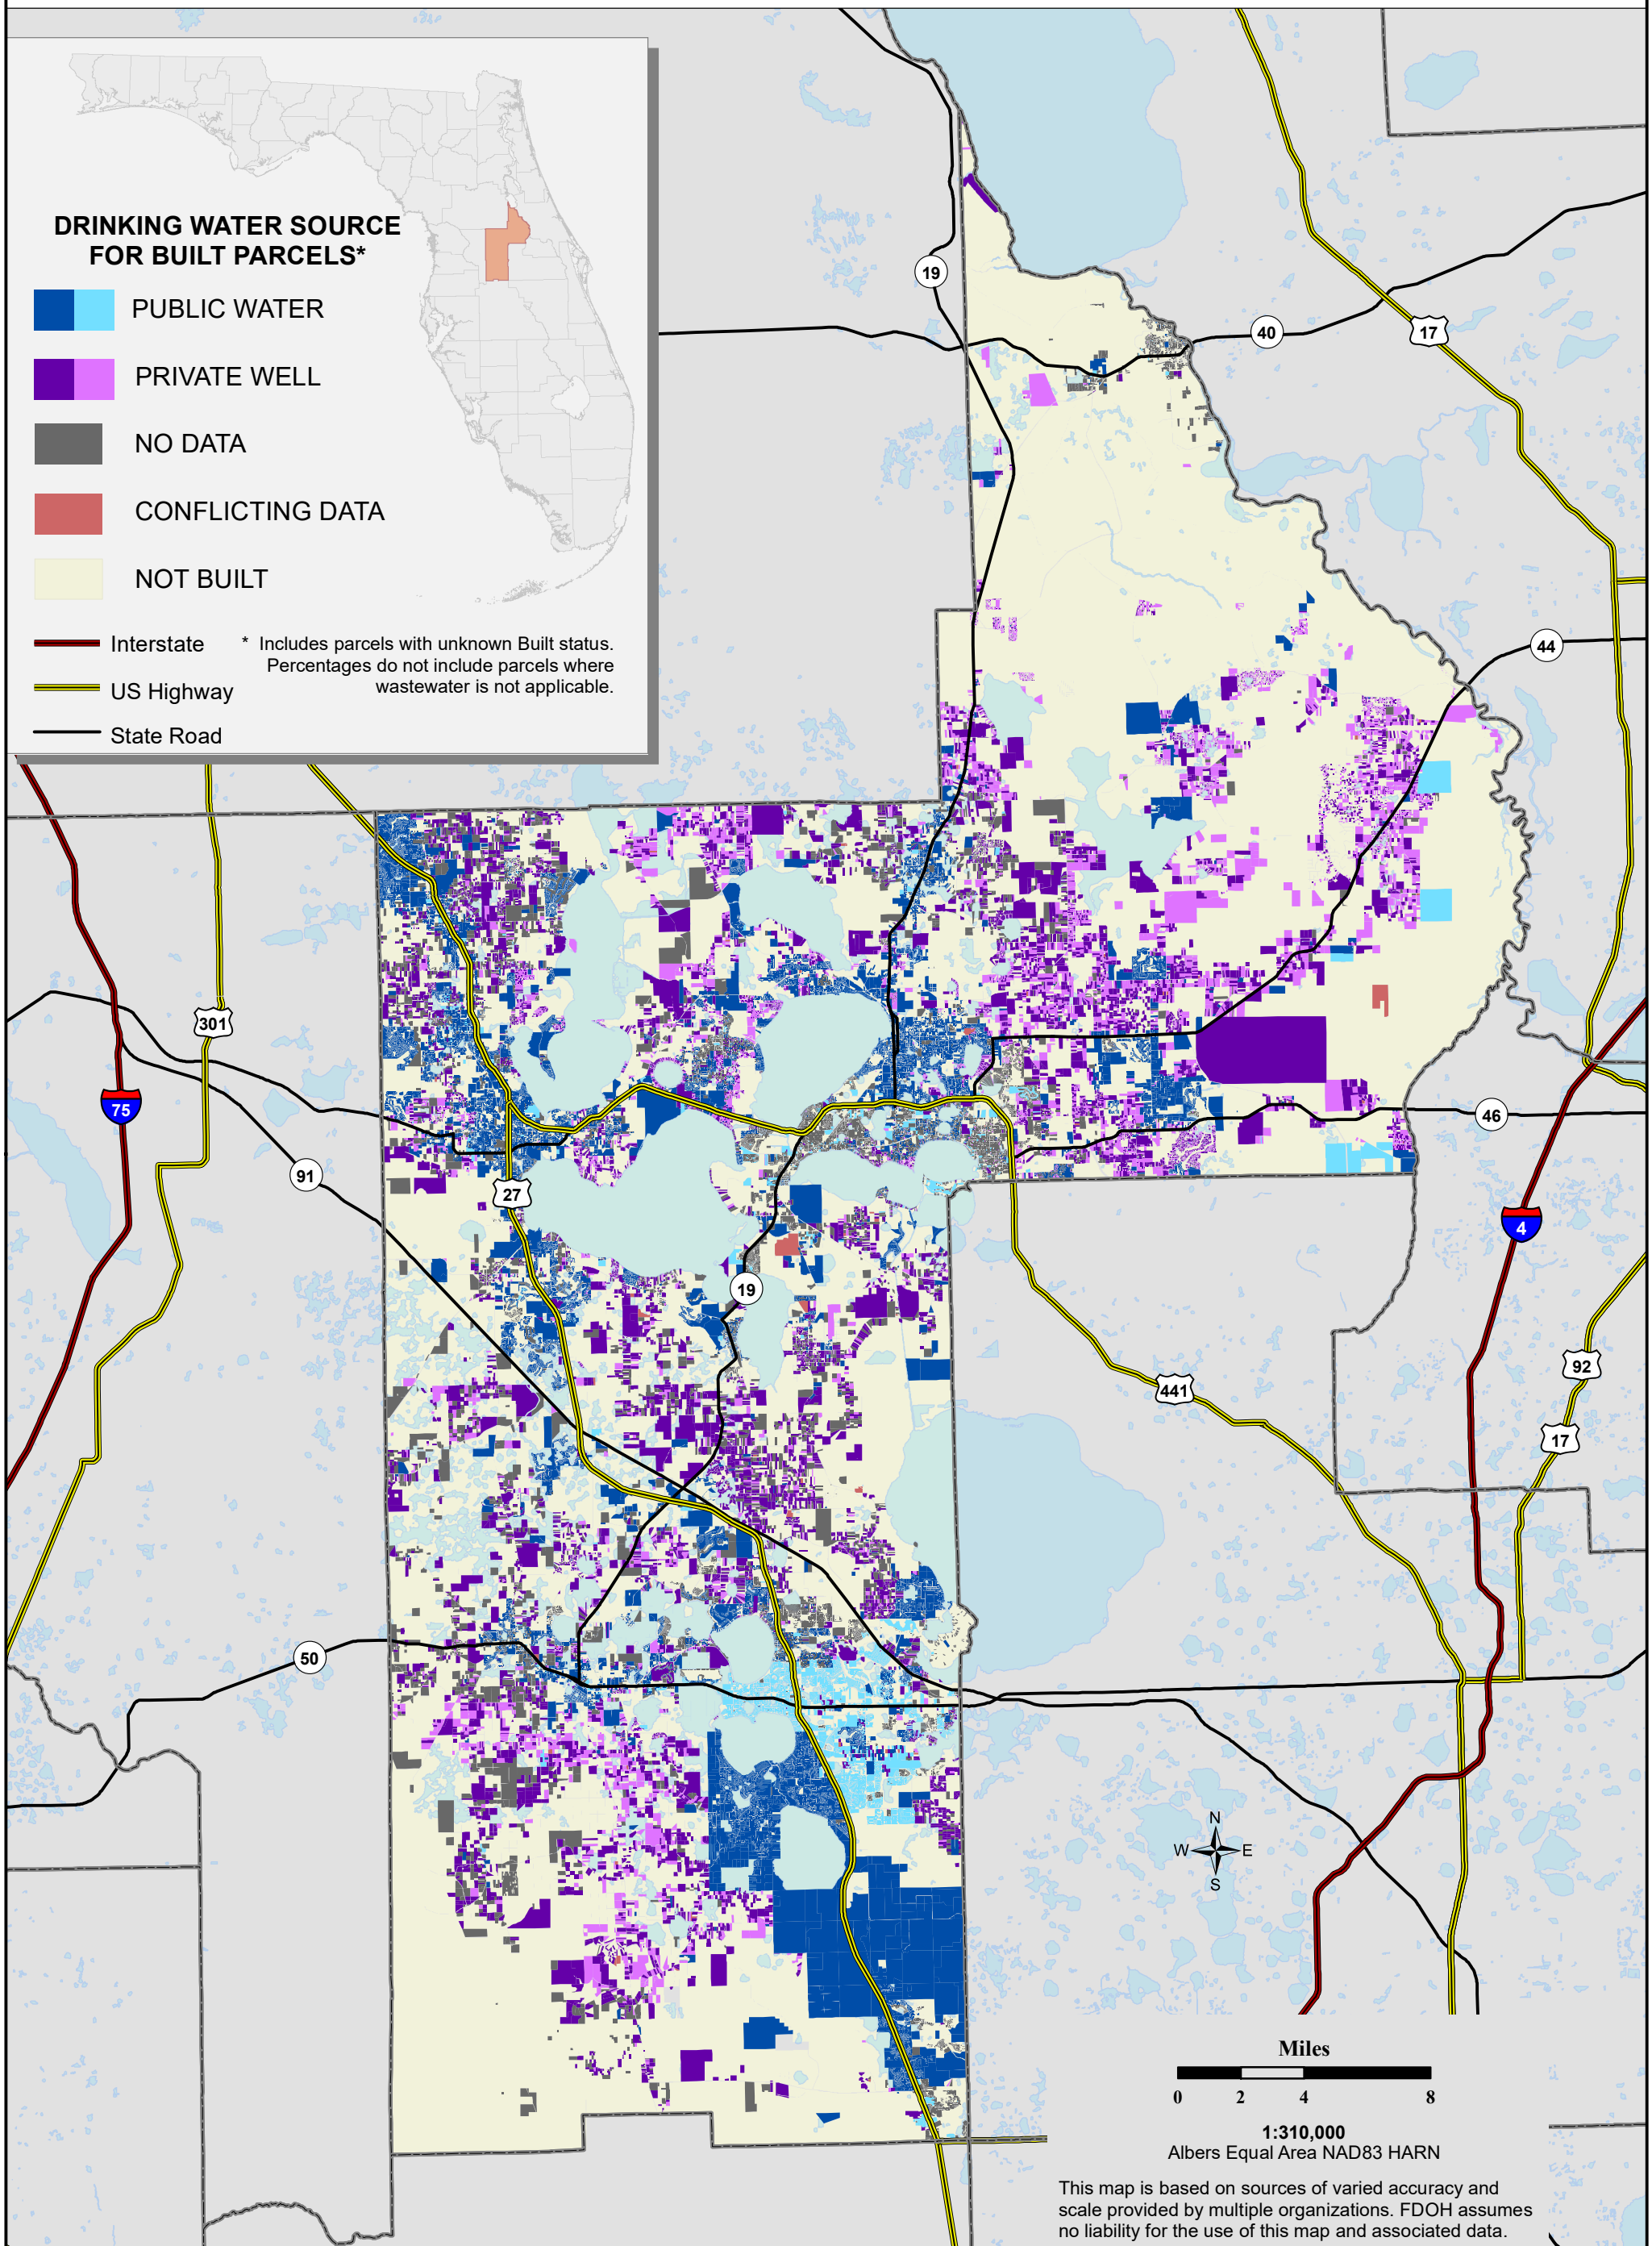

# Florida Water Management Inventory

## Lake County Drinking Water 2022

**PUBLIC WATER PARCELS**  
■ 70,867 Known (47.9%)  
■ 16,086 Likely (10.9%)

**PRIVATE WELL PARCELS**  
■ 12,426 Known (8.4%)  
■ 10,866 Likely (7.3%)

**UNKNOWN PARCELS**  
■ 172 Conflicting Data (0.1%)  
■ 37,580 No Data (25.4%)