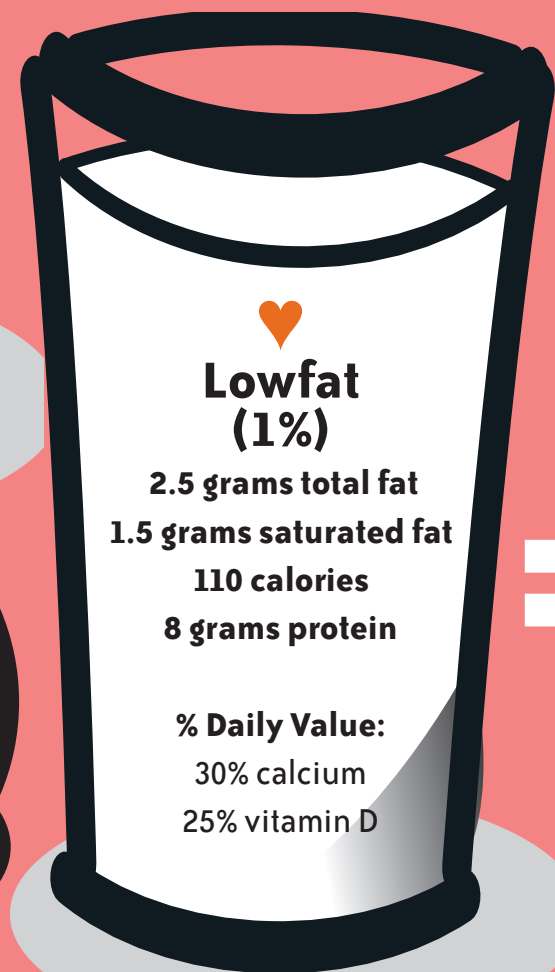

Nutrition facts for 1 cup of milk:

=

=

=

=